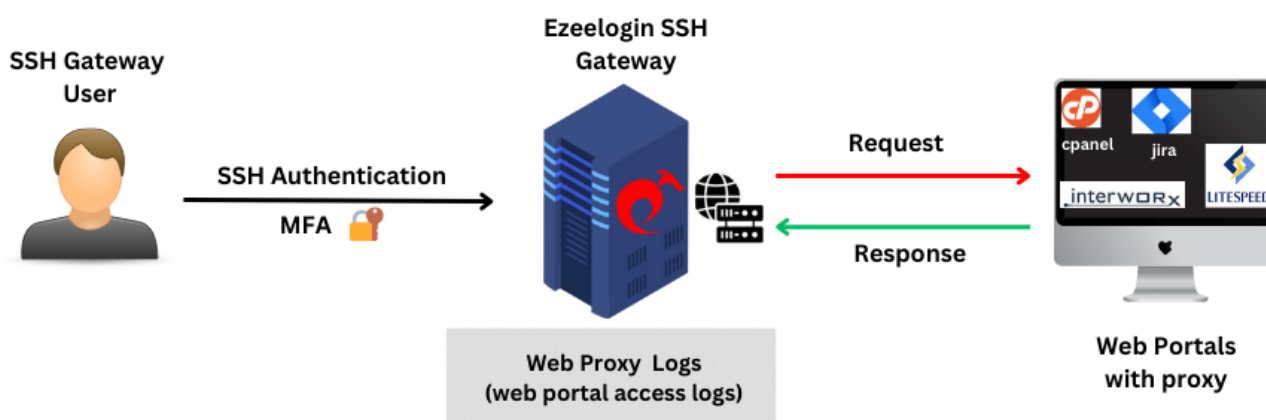

Web Proxy Logs And Web Proxy Activity Logs

699 Jisna Joseph April 13, 2024 [Features & Functionalities](#) 1017

View and export web proxy logs and web proxy activity logs in Ezeelogin

This article provides an introduction to **web proxy logs** and **web proxy activity logs**, explaining what they are and how to view them.

1. What is Web Proxy Log and how to access it?

The **web proxy log** is a log file that keeps track of the activities and requests made through web proxy feature in Ezeelogin. It provides comprehensive information about all access to the web portal via the reverse proxy.

To view Web proxy log navigate to **Users -> Web Proxy Log -> Find**. The Web Proxy Log records all access to the webportal via the reverse proxy.

SEARCH

User : Specify the user name whose logs has to be searched